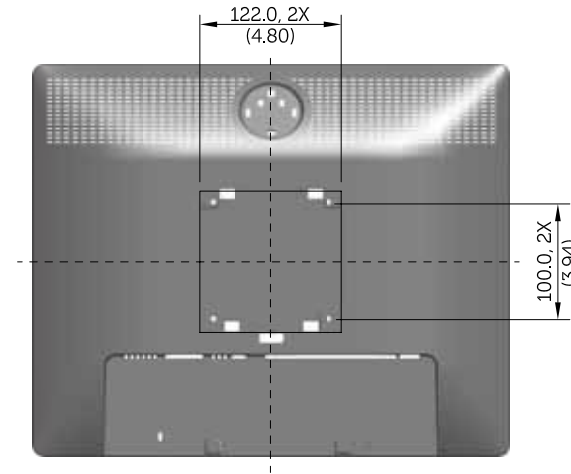

# Norminal Dimensions

Unit: mm (inch)

Back view of Monitor without stand

# P1913S Outline Dimensions

Nominal Dimensions  
Unit: mm (inch)

Back view of Monitor without stand

# P2213 Outline Dimensions

Nominal Dimensions  
Unit: mm (inch)

Back view of Monitor without stand